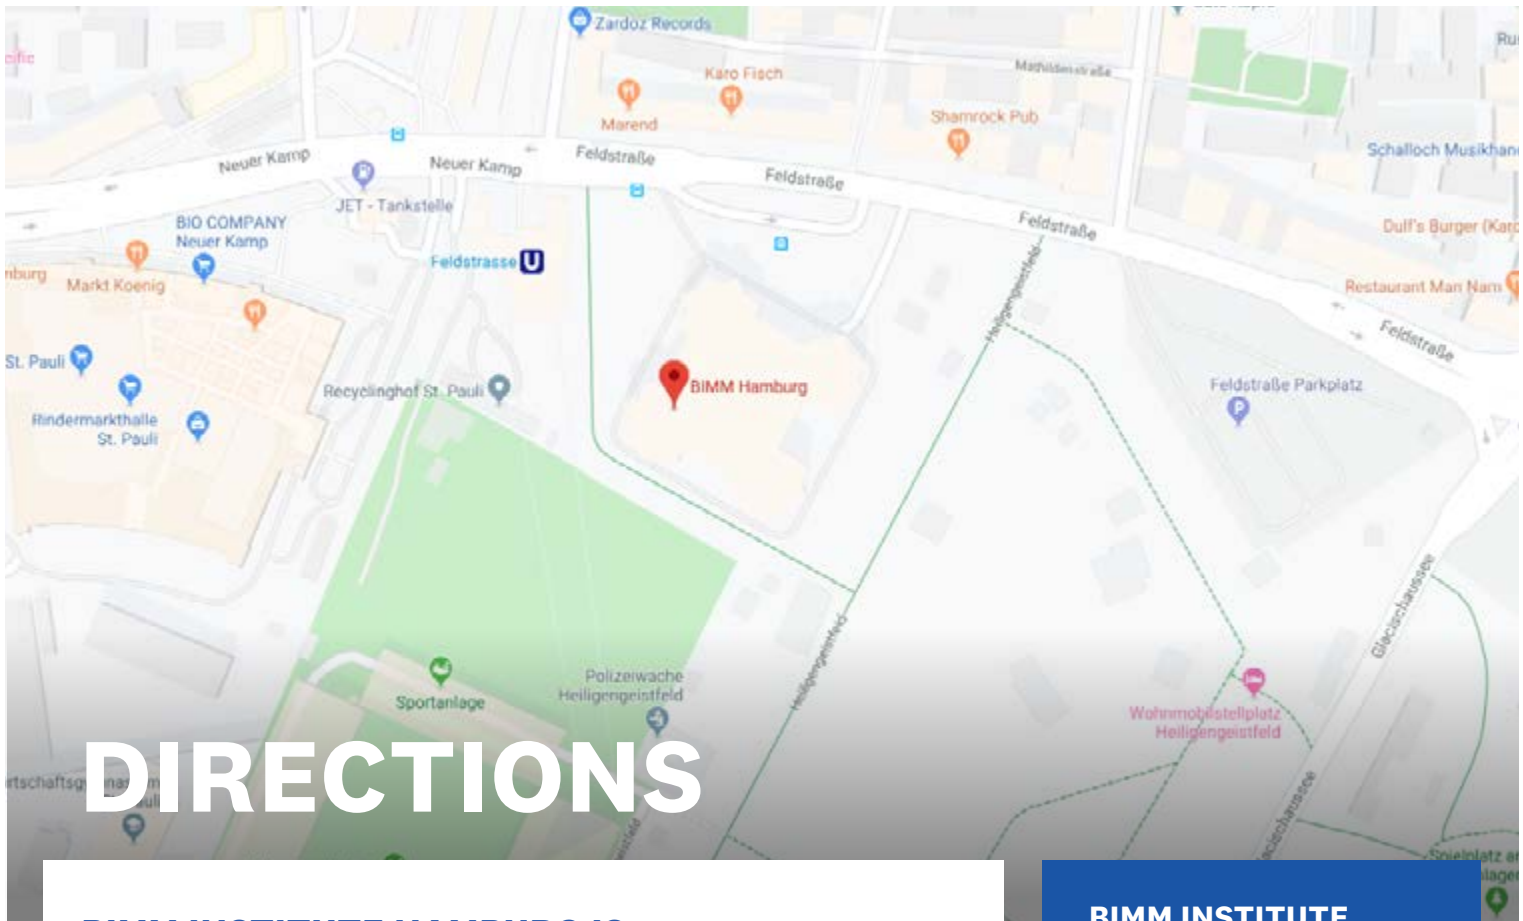

BIMM
INSTITUTE

Hamburg

DIRECTIONS

BIMM INSTITUTE HAMBURG

MEDIENBUNKER
FELDSTRASSE 66
20359 HAMBURG

EUROPE'S
MOST CONNECTED
MUSIC INSTITUTE

YOUR MUSIC CAREER **STARTS HERE**

[BIMM-INSTITUTE.DE/](https://www.bimm-institute.de/)

DIRECTIONS

BIMM INSTITUTE HAMBURG IS LOCATED INSIDE THE MEDIENBUNKER AT FELDSTRASSE ON THE THIRD FLOOR

BIMM INSTITUTE HAMBURG
 Medienbunker
 Feldstraße 66
 20359 Hamburg

PUBLIC TRANSPORT THROUGHOUT HAMBURG IS BOTH INEXPENSIVE AND RELIABLE

Public Transport

A combination of buses, underground and suburban trains serving the metropolitan area.

The city is also extremely bicycle-friendly, with dedicated cycle paths and plenty of secure storage.

The map shows S-Bahn and U-Bahn routes to BIMM Institute Hamburg from nearby areas. Major stations and local stations near to BIMM are shown. Bus routes are not shown.

You can download the HVV app or look on the HVV website here www.hvv.de to plan your journeys around Hamburg and for details on ticket prices.